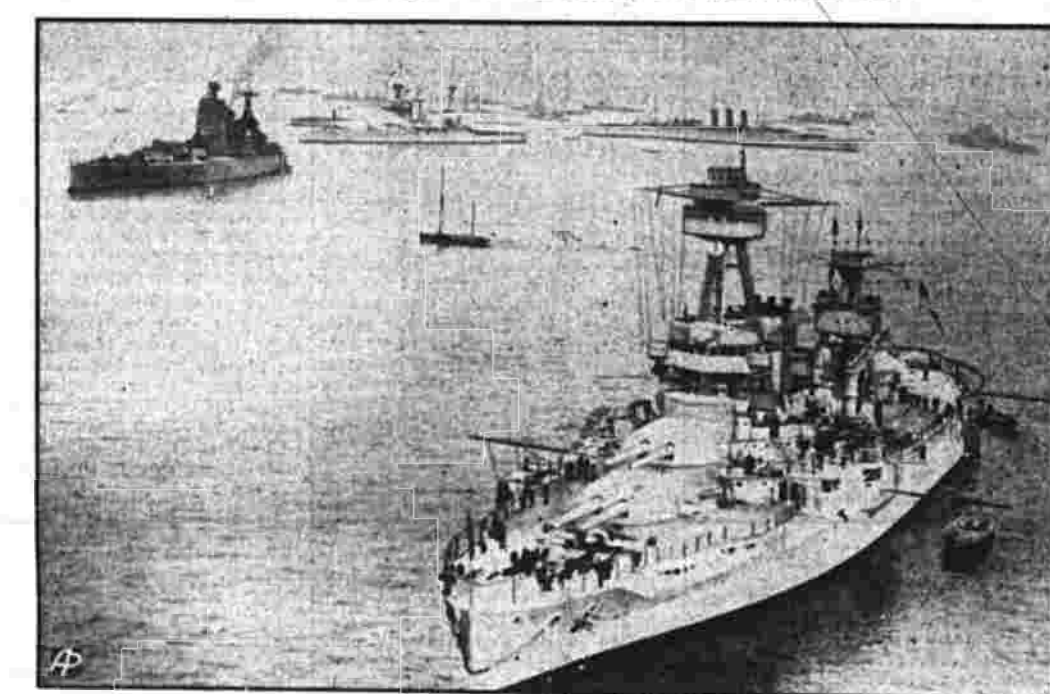

Leo Woodard, garden foreman at Lake View cemetery in Cleveland, makes measurements for the grave of John D. Rockefeller. The funeral will be held there (foreground) and his wife.

U. S. Warship At British Naval Review